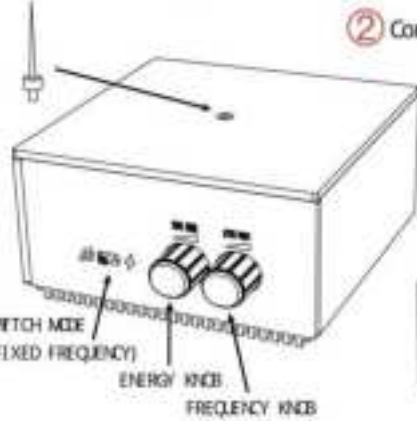

10CM Flat Tesla Coil User Manual

① Install the discharge needle

② Connect the power to the model

③ Plug the power

10CM Planar Tesla Coil Packi ng Li st

Neon bubble x 2

Discharge needle x 1

Power adapter x 1